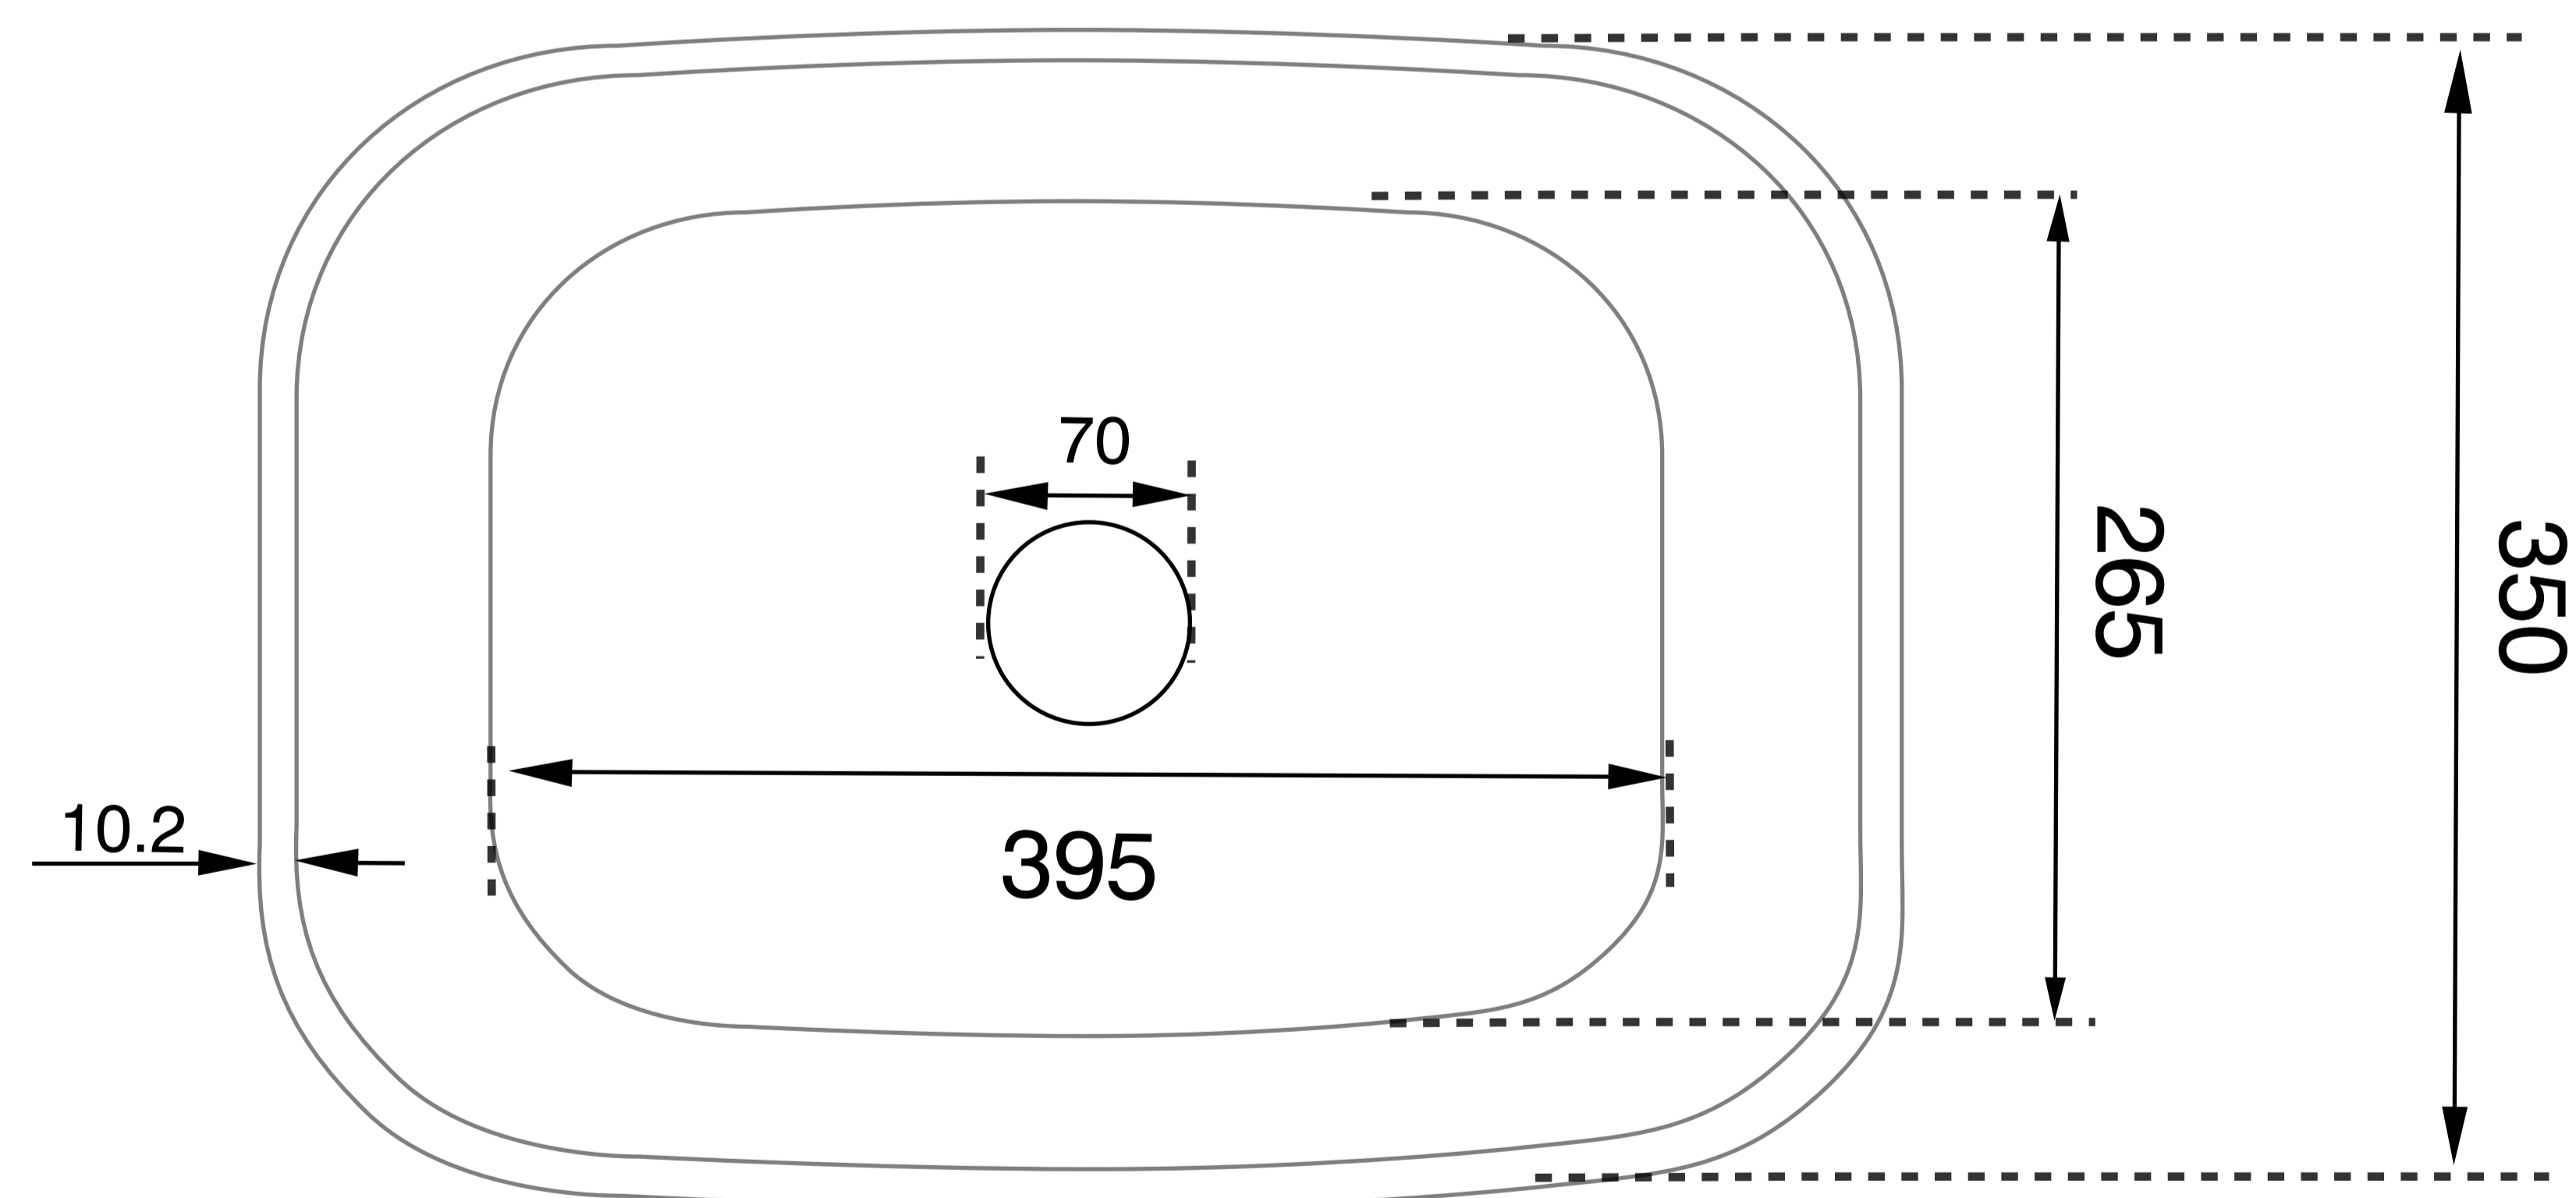

Carrara Marble Basin

Product Code : **9243**

Technical Drawing

All dimension are in **mm**