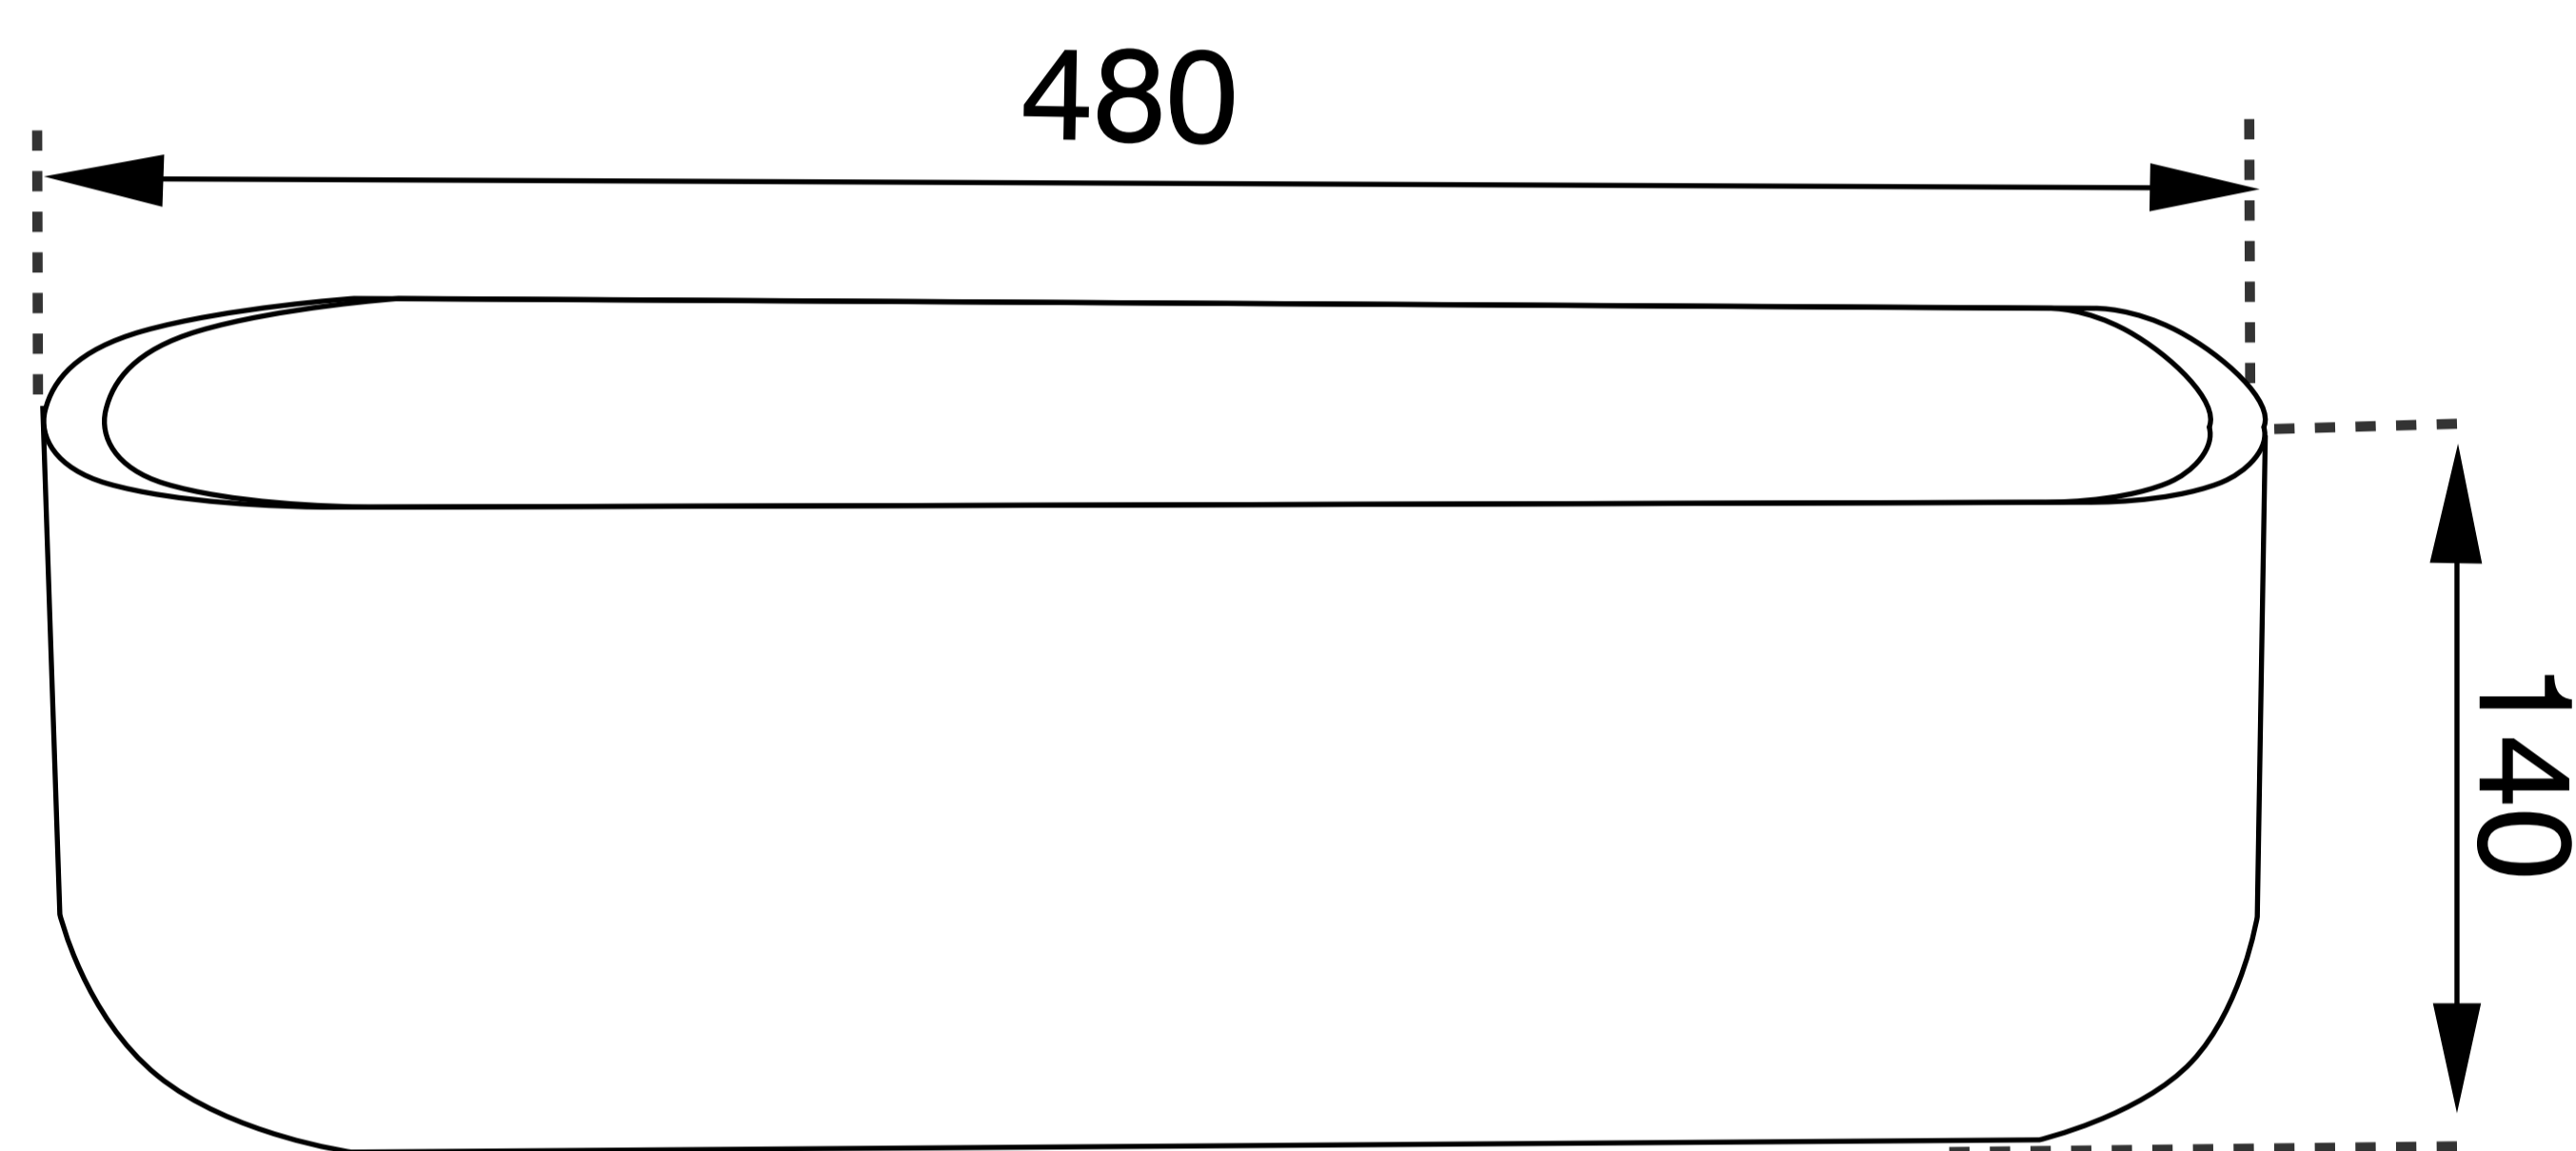

Carrara Marble Basin

Product Code : **9243**

Technical Drawing

All dimension are in **mm**